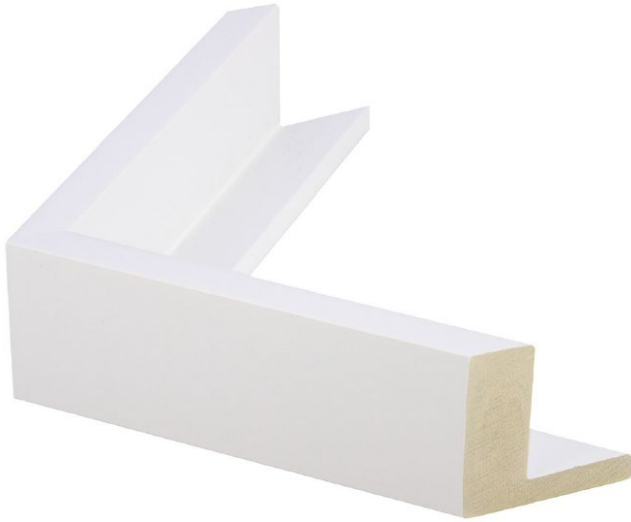

Side Depth: 2.25"

**Gold Floater  
VF-A-03**

Face Width: 0.625"

Side Depth: 2.25"

**Black Floater  
VF-A-04**

Face Width: 0.625"

Side Depth: 2.25"

**White Floater**  
**VF-A-05**

Face Width: 0.625"

Side Depth: 2.25"

**Champagne Floater**  
**VF-A-06**

Face Width: 0.5"

Side Depth: 2"

**Oak Wood Grain Floater**  
**VF-A-22**

Face Width: 0.625"

Side Depth: 2.25"